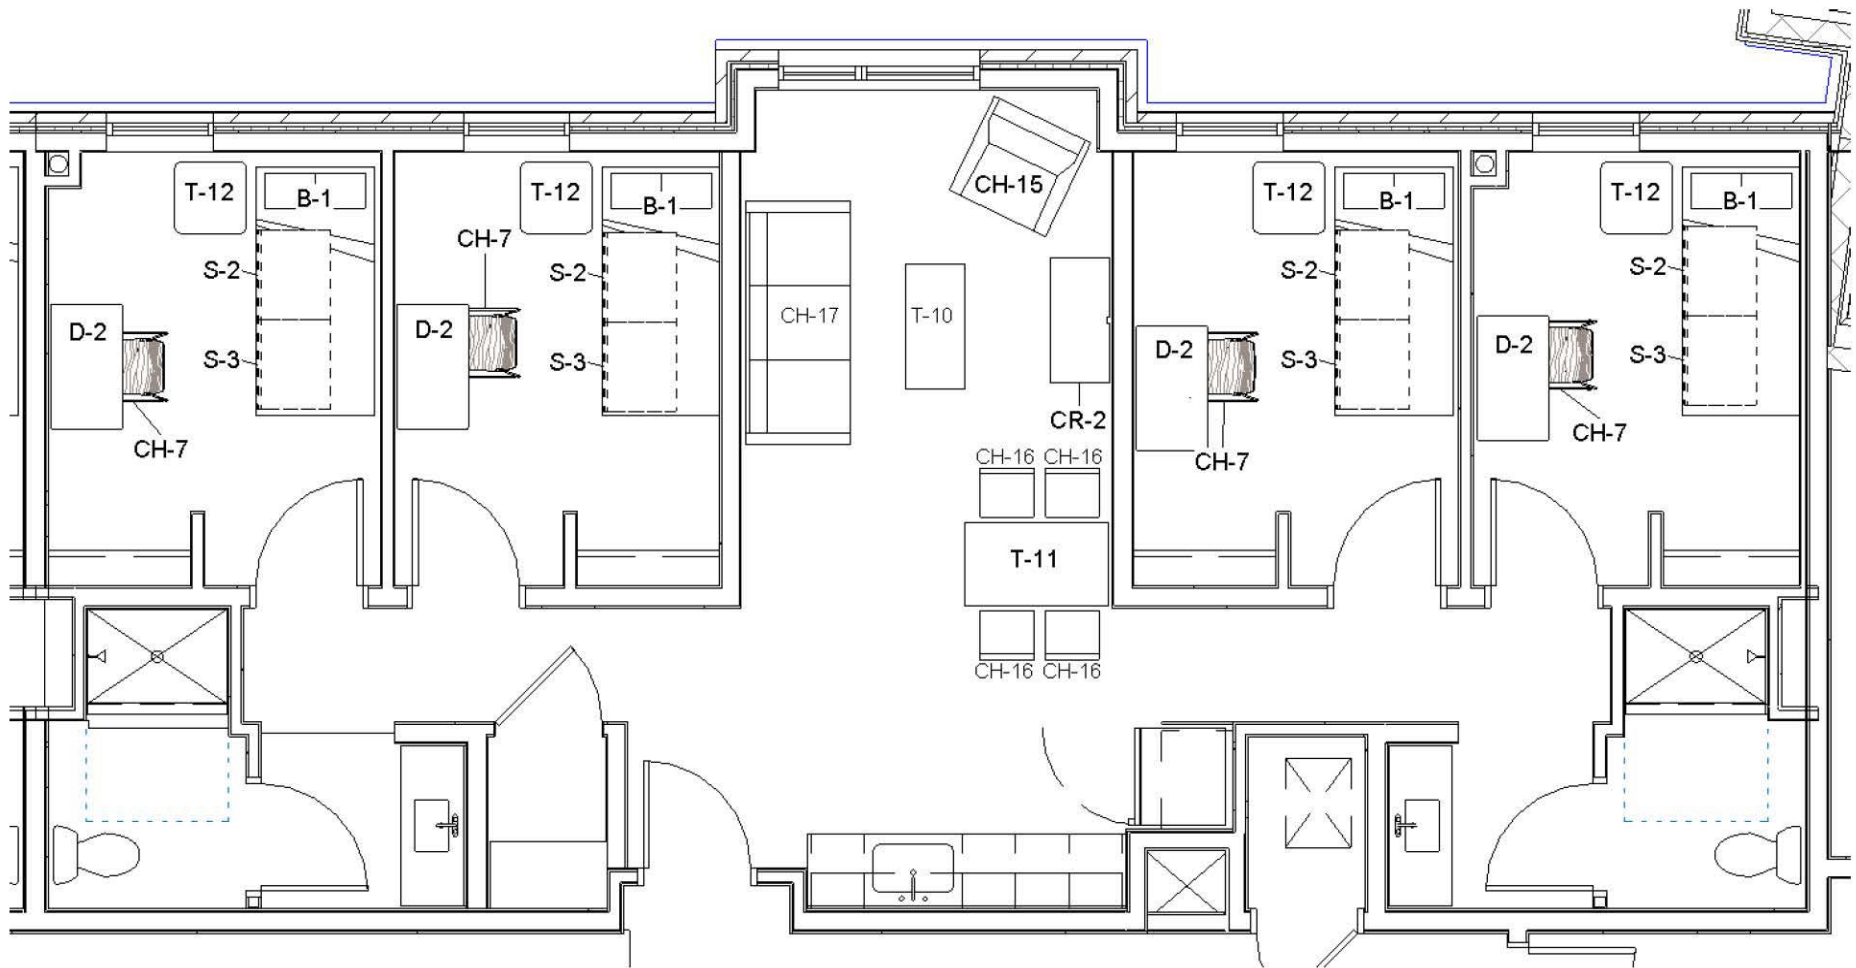

## Typical Suite – Furniture Plan

\*Restroom- With: 8' 4.5" / Length: 5' 7"

**Typical Suite – Furniture Plan**